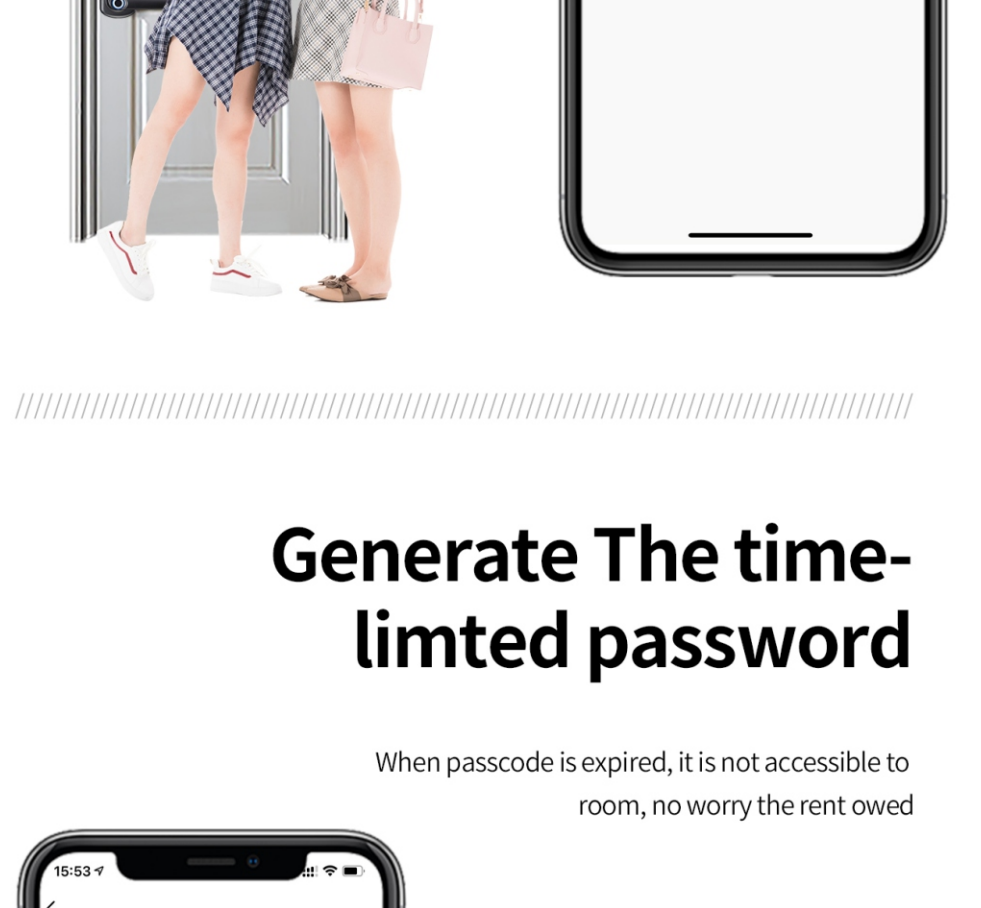

Support online password and offline

you can generate password without connecting to network
Send password to family, friend, tenant, etc. anytime