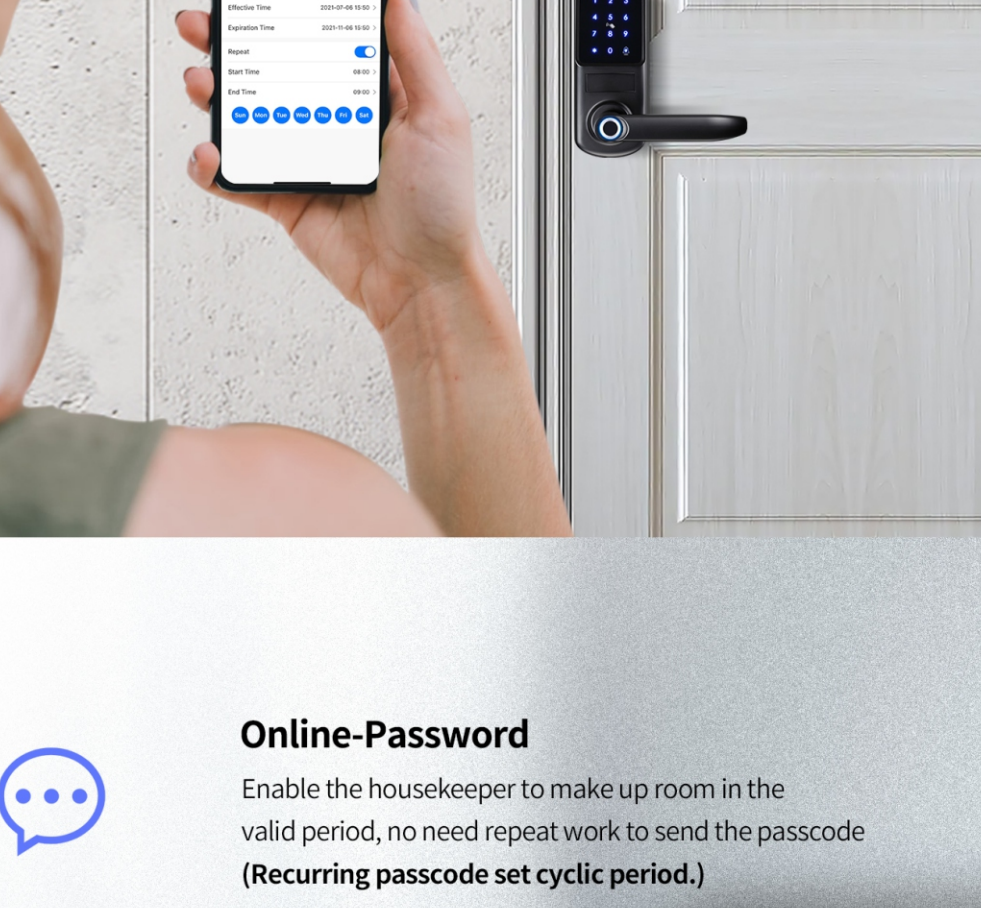

Tuya Wi-Fi Pro Version

- App remote management
- Door open/close
- Family member management

With Tuya APP, remote unlock for quick access

Smart APP, remote manage your smart lock

Support online password and offline
One second for fast remote unlock

- One second unlock
- WiFi&BLE Dual mode
- WiFi/5G WEB
- Offline Password
- One-Time Password
- Time-Limited Password
- Family Management
- Unlock Record
- Lock Alarm
- Low Power Alarm

Smart home start from smart lock

Tuya WiFi smart lock make your home smart and customized

Wi-Fi Pro version, one second for fast remote unlock, smart and convenient

WiFi/5G&BLE Server for Fast Control

Double module: Wi-Fi & BLE
Fast Network Configuration

Offline One-Time Password

Generate a one-time password, suitable for friends to visit temporarily while you are not at home. (When the password is used once, it becomes invalid.)

Offline Time-Limited Password