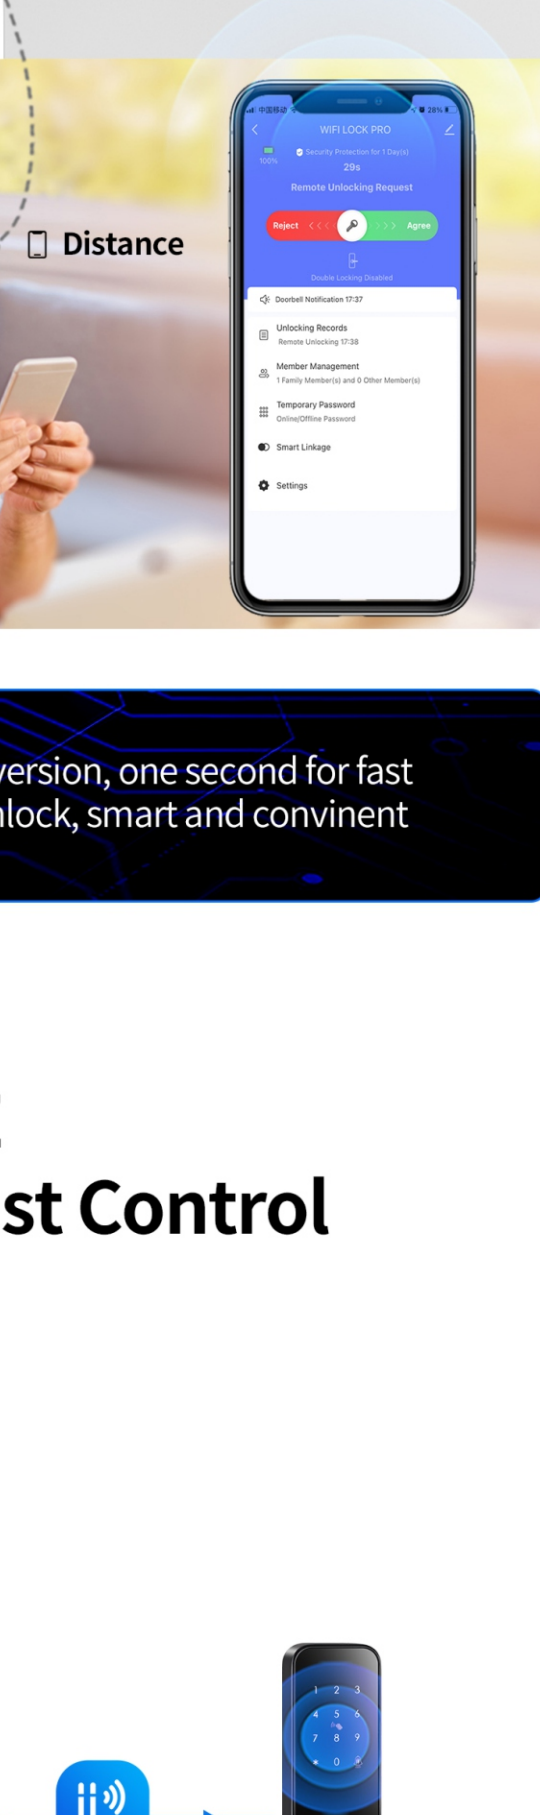

Tuya Wi-Fi Pro Version

- App remote management
- Door open/close
- Family member management

With Tuya APP, remote unlock for quick access

Smart APP, remote manage your smart lock

Support online password and offline
One second for fast remote unlock

- One second unlock
- WiFi&BLE Dual mode
- WiFi/5G WEB
- Offline Password
- One-Time Password
- Time-Limited Password
- Family Management
- Unlock Record
- Lock Alarm
- Low Power Alarm

Smart home start from smart lock

Tuya WiFi smart lock make your home smart and customized

Wi-Fi Pro version, one second for fast remote unlock, smart and convenient

WiFi/5G&BLE Server for Fast Control

Double module: Wi-Fi & BLE
Fast Network Configuration