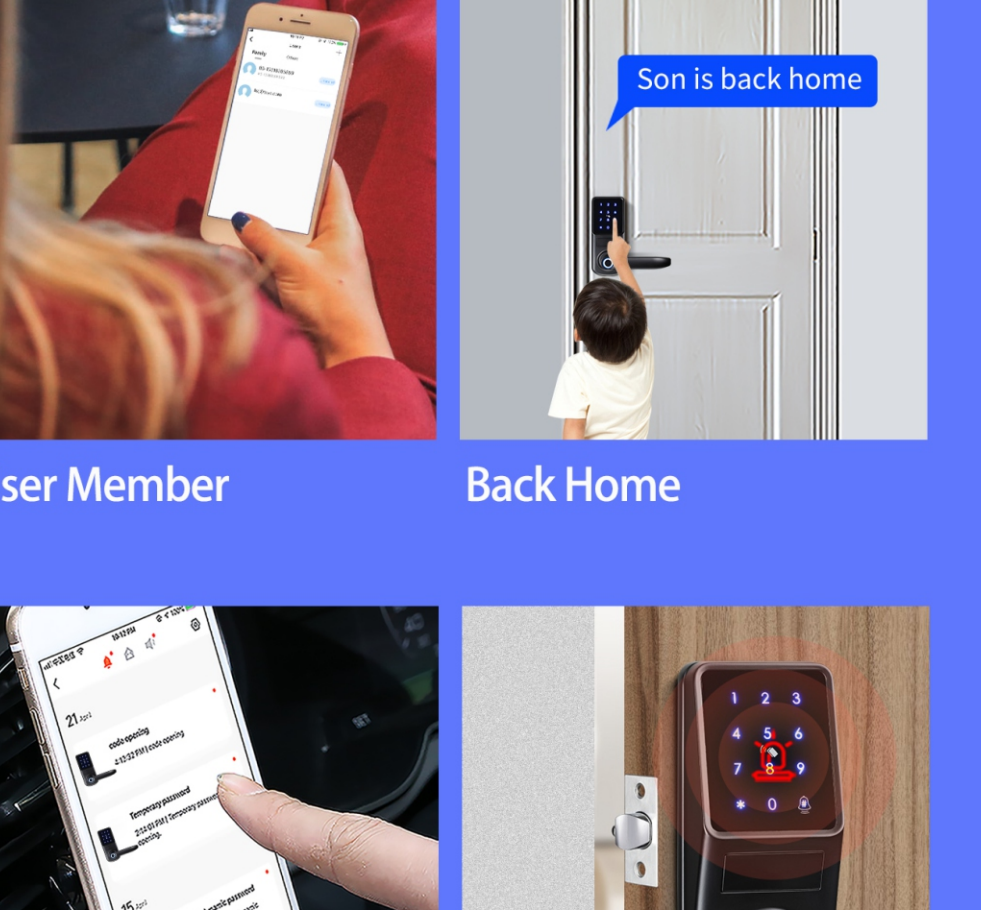

Offline One-Time Password

Generate a one-time password, suitable for friends to visit temporarily while you are not at home. (When the password is used once, it becomes invalid.)

Offline Time-Limited Password

Generate a time password or recurring password, suitable for cleaner or hotel, apartment management. (When the password expired, you can not unlock the lock anymore.)

Online Password

Recurring passcode set cyclic period

Enable the housekeeper to make up room in the valid period, no need repeat work to send the passcode

Offline Password

Generate one-time password

when the password expired, you can not unlock the lock anymore.

Smart Linkage (For sample: Light)

When you go home and unlock the door, the light will turn on automatically.

Mobile Management, review anytime anywhere

- Smart Control
- Family Management
- Unlock Record