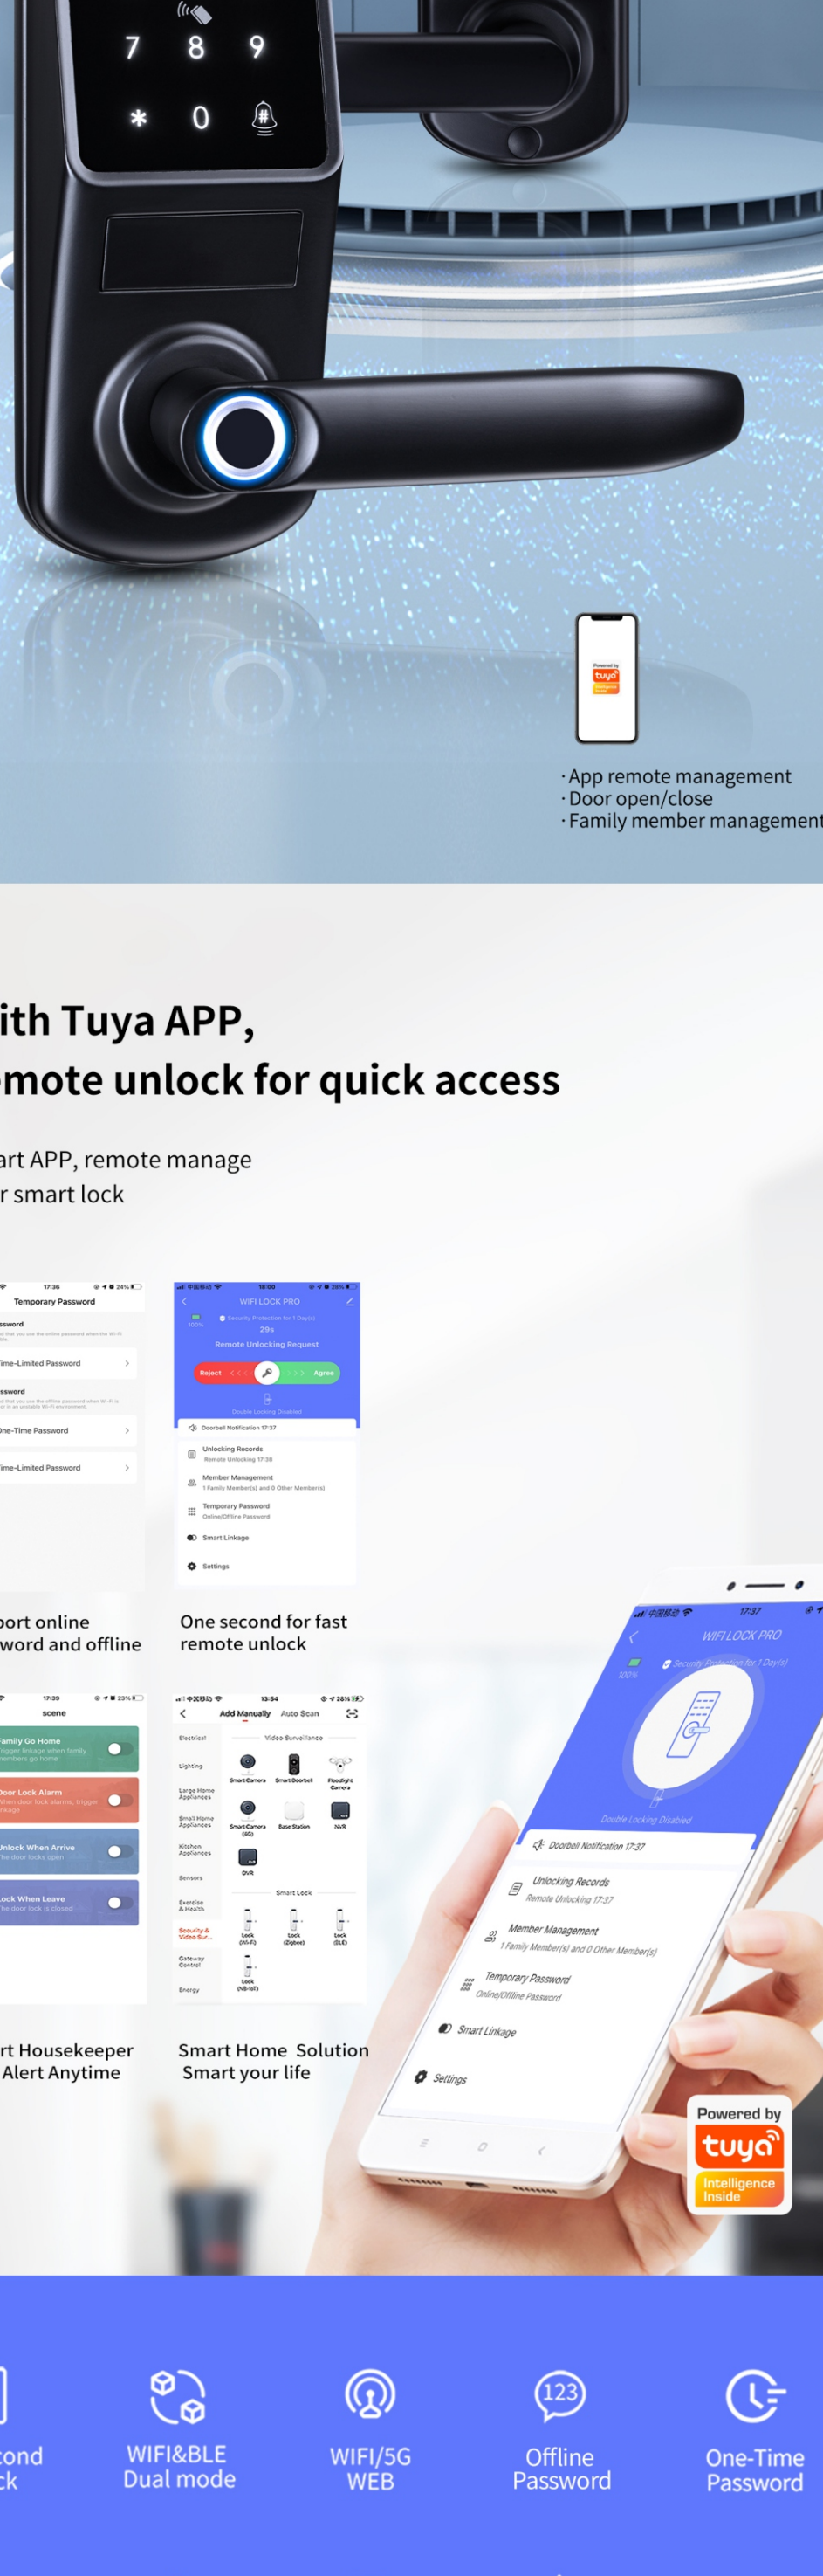

Tuya Wi-Fi Pro Version

- App remote management
- Door open/close
- Family member management

With Tuya APP, remote unlock for quick access

Smart APP, remote manage your smart lock

Support online password and offline
One second for fast remote unlock

- One second unlock
- WiFi&BLE Dual mode
- WiFi/5G WEB
- Offline Password
- One-Time Password
- Time-Limited Password
- Family Management
- Unlock Record
- Lock Alarm
- Low Power Alarm

Smart home start from smart lock

Tuya WiFi smart lock make your home smart and customized

Wi-Fi Pro version, one second for fast remote unlock, smart and convenient

WiFi/5G&BLE Server for Fast Control

Double module: Wi-Fi & BLE
Fast Network Configuration