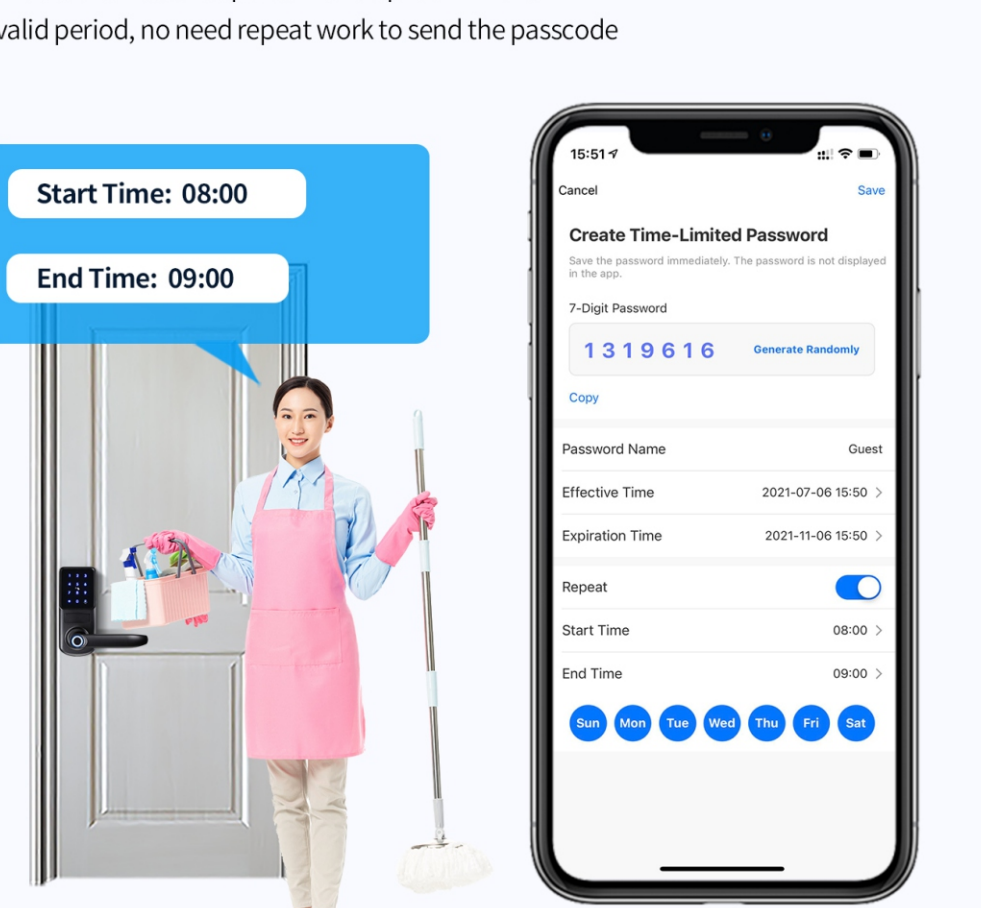

Tuya Wi-Fi Pro Version

- App remote management
- Door open/close
- Family member management

With Tuya APP, remote unlock for quick access

Smart APP, remote manage your smart lock

Support online password and offline
One second for fast remote unlock

- One second unlock
- WiFi&BLE Dual mode
- WiFi/5G WEB
- Offline Password
- One-Time Password
- Time-Limited Password
- Family Management
- Unlock Record
- Lock Alarm
- Low Power Alarm

Smart home start from smart lock

Tuya WiFi smart lock make your home smart and customized

Wi-Fi Pro version, one second for fast remote unlock, smart and convenient

WiFi/5G&BLE Server for Fast Control

Double module: Wi-Fi & BLE
Fast Network Configuration