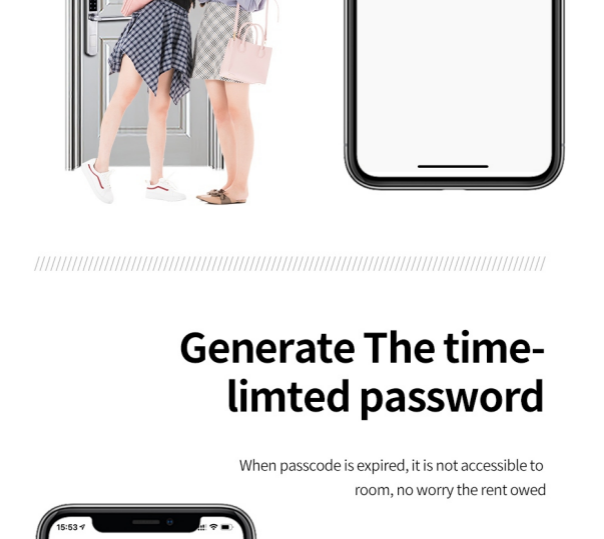

Support online password and offline

you can generate password without connecting to network
Send password to family, friend,tenant,etc.anytime

Online-Password

Enable the housekeeper to make up room in the valid period, no need repeat work to send the passcode (Recurring passcode set cyclic period.)

Offline One-Time Password

Generate a one-time password, suitable for friends to visit temporarily while you are not at home. (When the password is used once, it becomes invalid.)

Offline Time-Limited Password

Generate a time password or recurring password, suitable for cleaner or hotel, apartment management. (when the password expired, you can not unlock the lock anymore.)

Online Password

Recurring passcode set cyclic period

Enable the housekeeper to make up room in the valid period, no need repeat work to send the passcode