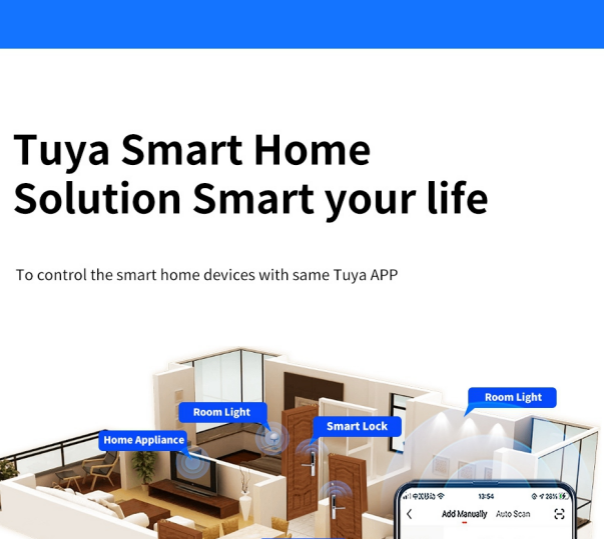

Offline Password

Generate one-time password

when the password expired, you can not unlock the lock anymore.