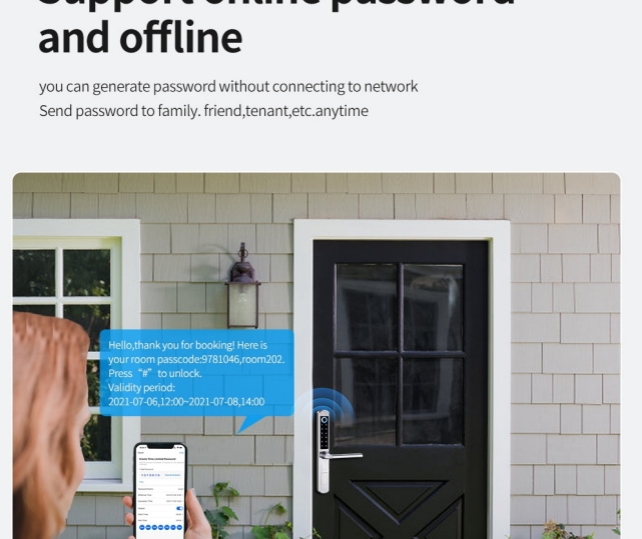

Smart home start from smart lock

Tuya WIFI smart lock make your home smart and customized

1S

Wi-Fi Pro version, one second for fast remote unlock, smart and convenient