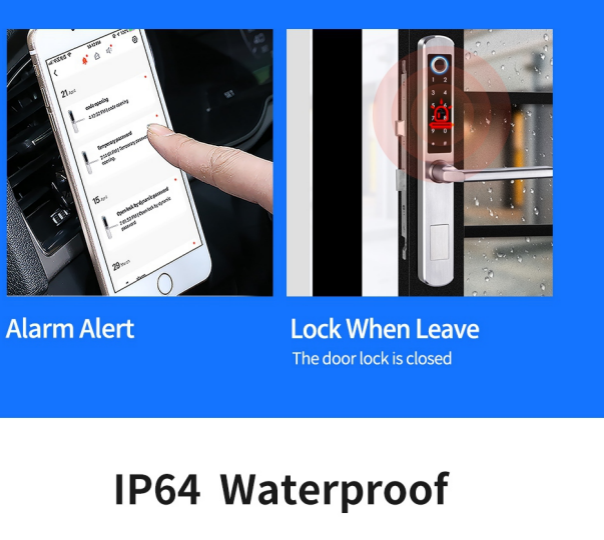

Generate The time-limited password

When passcode is expired, it is not accessible to room, no worry the rent owed

Smart Linkage (For sample: Light)

When you go home and unlock the door, the light will turn on automatically.

Mobile Management, review anytime anywhere

Tuya Smart Home Solution Smart your life

To control the smart home devices with same Tuya APP

Your Smart Housekeeper SMS Alert Anytime

Tuya APP, smart your life and your security

User Member

Back Home

Alarm Alert

Lock When Leave
The door lock is closed

IP64 Waterproof