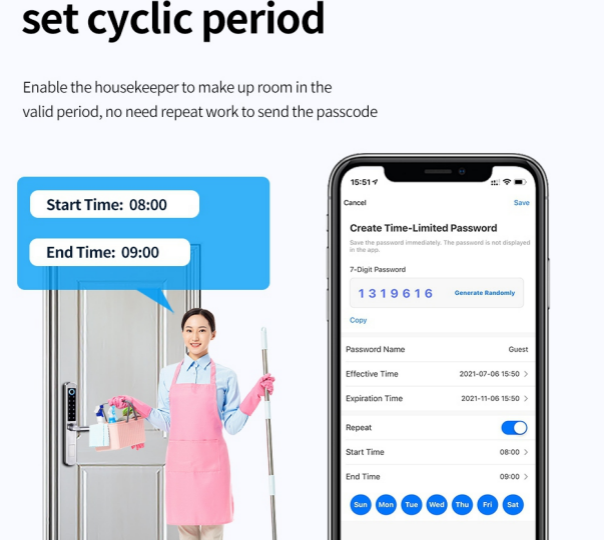

WIFI&BLE Server for Fast Control

Double module: Wi-Fi & BLE
Fast Network Configuration